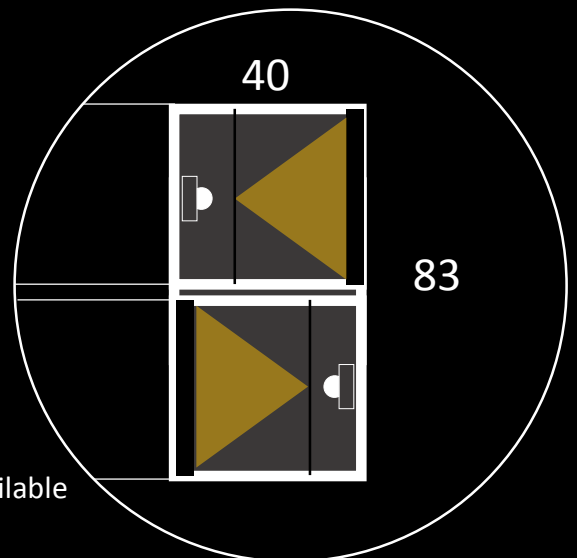

Spectral Turus

Diameter Options:

1900mm Diameter

1400mm Diameter

TURUS Product Specification data

Power:	9.6watts per metre
Cri:	85+
Lumens:	800Lm per metre
Lumens per watt	81
IP rating:	IP20
Diffuser :	Opal PMMA
Body :	Aluminium extrusion
Finish :	Any RAL
Control :	Dali Dimmable version available
Power supply :	24 volt mounted in rose