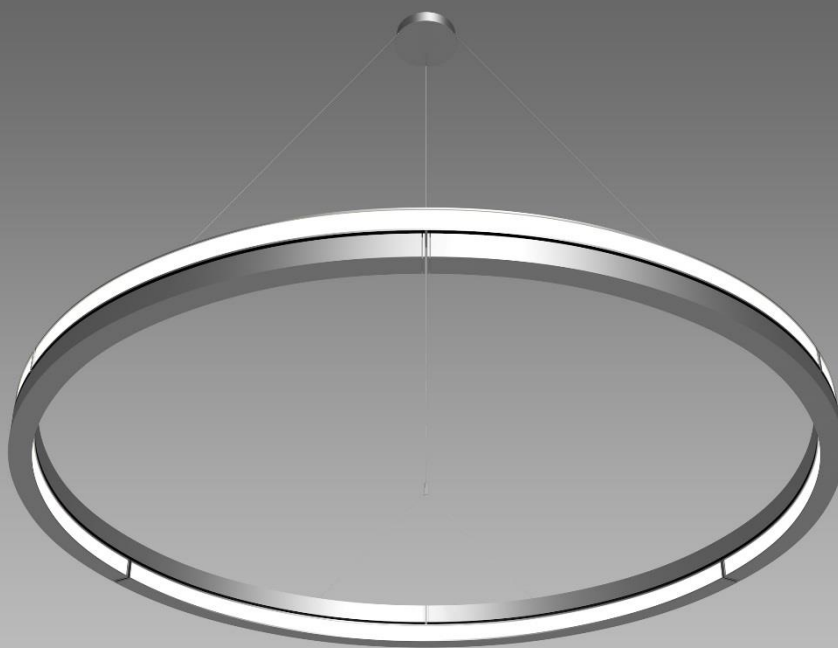

Turus

Timeless pendant rings beautifully built in Germany.

LED

A bi-directional imaginative luminaire utilising the full flexibility of LED technology. The inner ring of light provides an element of intensity while the outer ring spreads a uniform amount of ambient light. The extruded aluminium body acts as a thermal control to the LED's keeping the temperature constant and the output to an optimum. Multiple permutations available and custom colours upon request.

The Turus fitting is delivered to site complete so no assembly works are required by the contractor. In addition the drop suspension wires cleverly integrate the power cabling so there is no snaking cable dropping from the ceiling, further enhancing the clean lines.

Spectral Turus

Diameter Options:

1900mm Diameter

1400mm Diameter

TURUS Product Specification data

Power:	9.6watts per metre
Cri:	85+
Lumens:	800Lm per metre
Lumens per watt	81
IP rating:	IP20
Diffuser :	Opal PMMA
Body :	Aluminium extrusion
Finish :	Any RAL
Control :	Dali Dimmable version available
Power supply :	24 volt mounted in rose