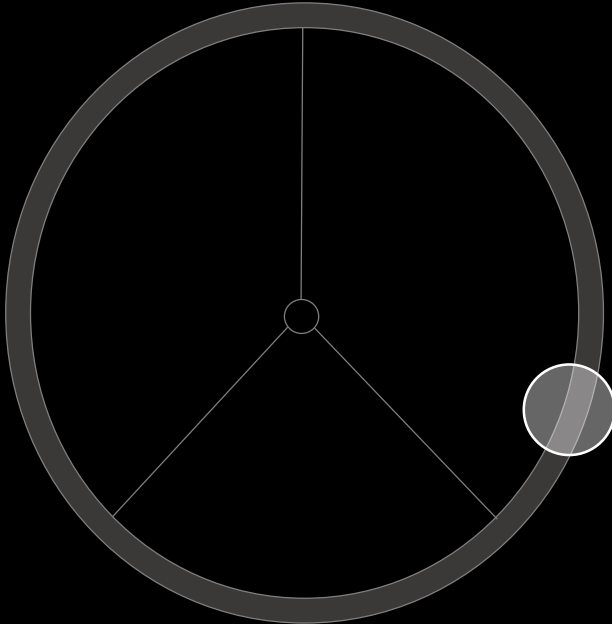

Turus

Timeless pendant rings beautifully built in Germany.

LED

A bi-directional imaginative luminaire utilising the full flexibility of LED technology. The inner ring of light provides an element of intensity while the outer ring spreads a uniform amount of ambient light. The extruded aluminium body acts as a thermal control to the LED's keeping the temperature constant and the output to an optimum. Multiple permutations available and custom colours upon request.

The Turus fitting is delivered to site complete so no assembly works are required by the contractor. In addition the drop suspension wires cleverly integrate the power cabling so there is no snaking cable dropping from the ceiling, further enhancing the clean lines.

Spectral Turus

Diameter Options:

1900mm Diameter

1400mm Diameter

TURUS Product Specification data

Power:	9.6watts per metre
Cri:	85+
Lumens:	800Lm per metre
Lumens per watt	81
IP rating:	IP20
Diffuser :	Opal PMMA
Body :	Aluminium extrusion
Finish :	Any RAL
Control :	Dali Dimmable version available
Power supply :	24 volt mounted in rose