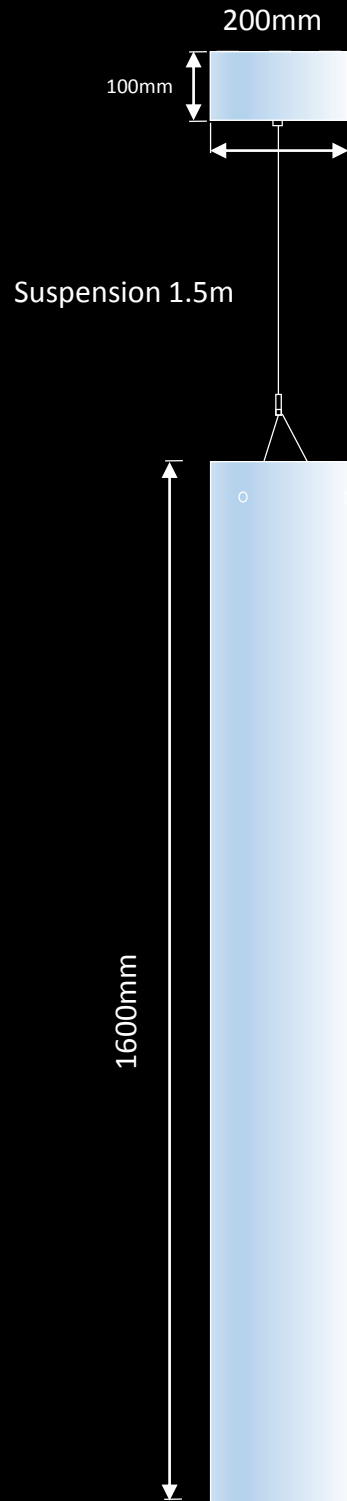

Spectral Aoca L Tunable white with downlight

Dimensions:

Flood or Spot. 840 or 830 available..

Aoca LED DOWNLIGHTER Product Specification data

(NOTE: PABLO DOWNLIGHTER data ONLY) :

Power:	39watts (downlight only)
Cri:	85+
Kelvin:	Mono white light 3000k, 4000k,
Lumens:	2700Lm
Lumens per watt:	70Lm / w
IP rating :	IP20
Diffuser :	Opal Acrylglass PMMA
Body :	Aluminium
Finish :	Any RAL
Control :	Dali Dimmable
Power supply :	220-240v 50-60 Hz