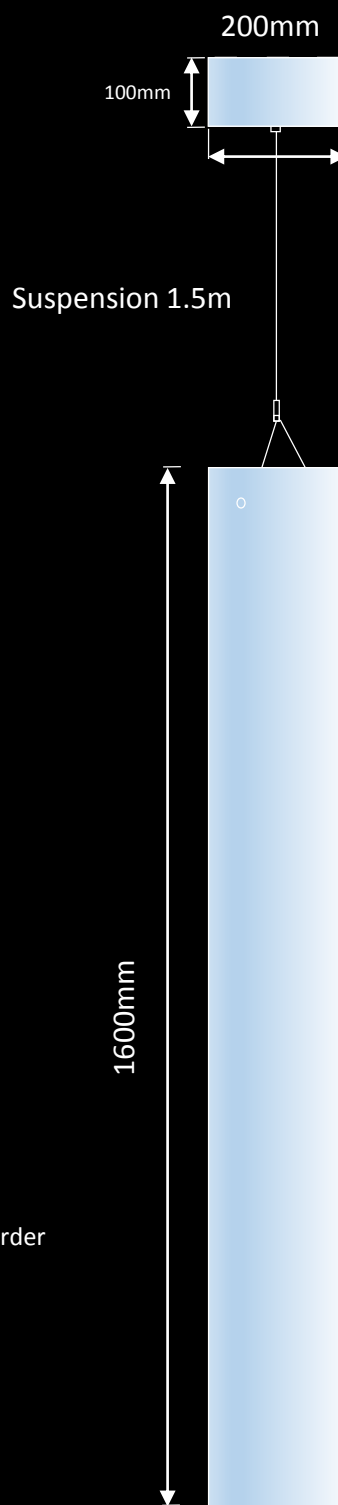

Two sizes are available – 640mm and 1600mm (Aoca L).

Dimensions:

Aoca Product Specification data : AOCA-P-BA LED 840 / L=1.5m

Product code:	SP5003214
Power:	4x10 watts 9.6watts per metre
Cri:	85+
Kelvin:	Mono white light 3000k, 4000k, RGB to order
Lumens:	7900Lm
Lumens per watt:	106
IP rating / IK rating:	IP20 / 07
Diffuser :	Opal Acrylglass PMMA
Body :	Aluminium
Finish :	Any RAL
Control :	Dali Dimmable
Power supply :	220-240v 50-60 Hz

Spectral Aoca L

Dimensions:

Aoca Product Specification data :

Power:	circa 110watts
Cri:	85+
Kelvin:	Mono white light 3000k, 4000k, RGB to order
Lumens:	7800Lm
Lumens per watt:	106
IP rating / IK rating:	IP20 / 07
Diffuser :	Opal Acrylglass PMMA
Body :	Aluminium
Finish :	Any RAL
Control :	Dali Dimmable
Power supply :	220-240v 50-60 Hz

Spectral Aoca L Tunable white

Dimensions:

Aoca Product Specification data :

Power:	Cir. 110watts
Cri:	85+
Kelvin:	Mono white light 3000k, 4000k, RGB to order
Lumens:	8320Lm
Lumens per watt:	110
IP rating / IK rating:	IP20 / 07
Diffuser :	Opal Acrylglass PMMA
Body :	Aluminium
Finish :	Any RAL
Control :	Dali Dimmable
Power supply :	220-240v 50-60 Hz mounted in rose

Spectral Aoca : LED downlighter variant

Dimensions:

Flood or Spot. 840 or 830 available..

Aoca LED DOWNLIGHTER Product Specification data (NOTE: PABLO DOWNLIGHTER data ONLY) :

Power:	39watts (downlight only)
Cri:	85+
Kelvin:	Mono white light 3000k, 4000k,
Lumens:	2700Lm
Lumens per watt:	70Lm / w
IP rating :	IP20
Diffuser :	Opal Acrylglass PMMA
Body :	Aluminium
Finish :	Any RAL
Control :	Dali Dimmable
Power supply :	220-240v 50-60 Hz