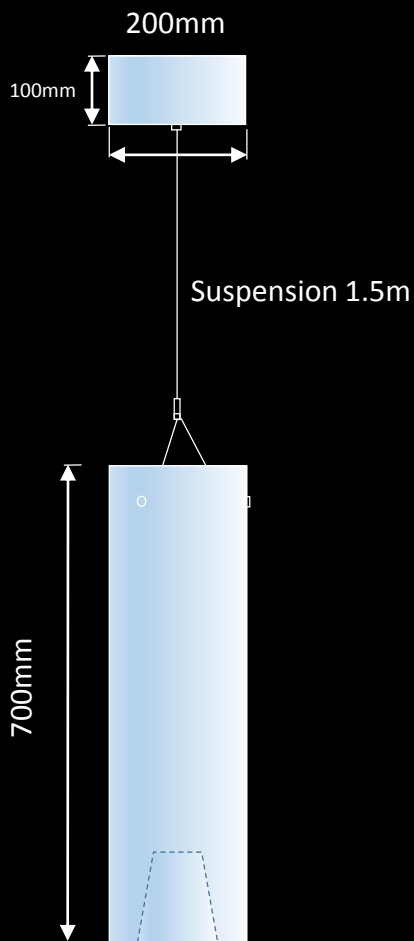

Two sizes are available – 640mm and 1600mm (Aoca L).

Dimensions:

Aoca Product Specification data : AOCA-P-BA LED 840 / L=1.5m

Product code:	SP5003214
Power:	4x10 watts 9.6watts per metre
Cri:	85+
Kelvin:	Mono white light 3000k, 4000k, RGB to order
Lumens:	7900Lm
Lumens per watt:	106
IP rating / IK rating:	IP20 / 07
Diffuser :	Opal Acrylglass PMMA
Body :	Aluminium
Finish :	Any RAL
Control :	Dali Dimmable
Power supply :	220-240v 50-60 Hz

Spectral Aoca L

Dimensions:

Aoca Product Specification data :

Power:	circa 110watts
Cri:	85+
Kelvin:	Mono white light 3000k, 4000k, RGB to order
Lumens:	7800Lm
Lumens per watt:	106
IP rating / IK rating:	IP20 / 07
Diffuser :	Opal Acrylglass PMMA
Body :	Aluminium
Finish :	Any RAL
Control :	Dali Dimmable
Power supply :	220-240v 50-60 Hz

Spectral Aoca L Tunable white

Dimensions:

Aoca Product Specification data :

Power:	Cir. 110watts
Cri:	85+
Kelvin:	Mono white light 3000k, 4000k, RGB to order
Lumens:	8320Lm
Lumens per watt:	110
IP rating / IK rating:	IP20 / 07
Diffuser :	Opal Acrylglass PMMA
Body :	Aluminium
Finish :	Any RAL
Control :	Dali Dimmable
Power supply :	220-240v 50-60 Hz mounted in rose

Spectral Aoca : LED downlighter variant

Dimensions:

Flood or Spot. 840 or 830 available..

Aoca LED DOWNLIGHTER Product Specification data (NOTE: PABLO DOWNLIGHTER data ONLY) :

Power:	39watts (downlight only)
Cri:	85+
Kelvin:	Mono white light 3000k, 4000k,
Lumens:	2700Lm
Lumens per watt:	70Lm / w
IP rating :	IP20
Diffuser :	Opal Acrylglass PMMA
Body :	Aluminium
Finish :	Any RAL
Control :	Dali Dimmable
Power supply :	220-240v 50-60 Hz