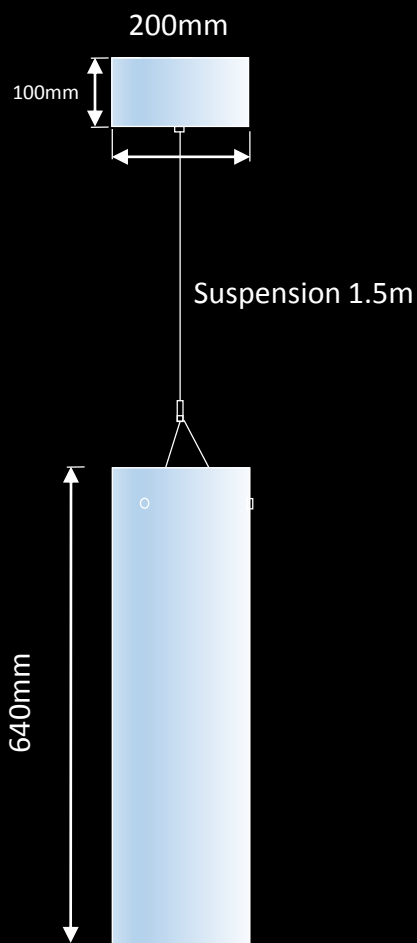

Two sizes are available – 640mm and 1600mm (Aoca L).

Dimensions:

Aoca Product Specification data : AOCA-P-BA LED 840 / L=1.5m

Product code:	SP5003214
Power:	4x10 watts 9.6watts per metre
Cri:	85+
Kelvin:	Mono white light 3000k, 4000k, RGB to order
Lumens:	7900Lm
Lumens per watt:	106
IP rating / IK rating:	IP20 / 07
Diffuser :	Opal Acrylglass PMMA
Body :	Aluminium
Finish :	Any RAL
Control :	Dali Dimmable
Power supply :	220-240v 50-60 Hz

Spectral Aoca L

Dimensions:

Aoca Product Specification data :

Power:	circa 110watts
Cri:	85+
Kelvin:	Mono white light 3000k, 4000k, RGB to order
Lumens:	7800Lm
Lumens per watt:	106
IP rating / IK rating:	IP20 / 07
Diffuser :	Opal Acrylglass PMMA
Body :	Aluminium
Finish :	Any RAL
Control :	Dali Dimmable
Power supply :	220-240v 50-60 Hz

Spectral Aoca L Tunable white

Dimensions:

Aoca Product Specification data :

Power:	Cir. 110watts
Cri:	85+
Kelvin:	Mono white light 3000k, 4000k, RGB to order
Lumens:	8320Lm
Lumens per watt:	110
IP rating / IK rating:	IP20 / 07
Diffuser :	Opal Acrylglass PMMA
Body :	Aluminium
Finish :	Any RAL
Control :	Dali Dimmable
Power supply :	220-240v 50-60 Hz mounted in rose

Spectral Aoca L Tunable white with downlight

Dimensions:

Flood or Spot. 840 or 830 available..

Aoca LED DOWNLIGHTER Product Specification data

(NOTE: PABLO DOWNLIGHTER data ONLY) :

Power:	39watts (downlight only)
Cri:	85+
Kelvin:	Mono white light 3000k, 4000k,
Lumens:	2700Lm
Lumens per watt:	70Lm / w
IP rating :	IP20
Diffuser :	Opal Acrylglass PMMA
Body :	Aluminium
Finish :	Any RAL
Control :	Dali Dimmable
Power supply :	220-240v 50-60 Hz