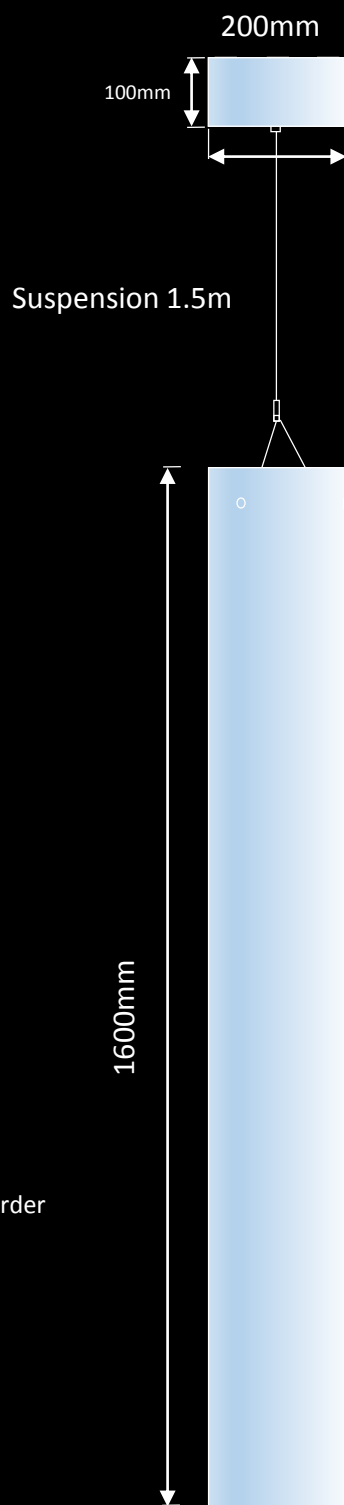

Two sizes are available – 640mm and 1600mm (Aoca L).

Dimensions:

Aoca Product Specification data : AOCA-P-BA LED 840 / L=1.5m

Product code:	SP5003214
Power:	4x10 watts 9.6watts per metre
Cri:	85+
Kelvin:	Mono white light 3000k, 4000k, RGB to order
Lumens:	7900Lm
Lumens per watt:	106
IP rating / IK rating:	IP20 / 07
Diffuser :	Opal Acrylglass PMMA
Body :	Aluminium
Finish :	Any RAL
Control :	Dali Dimmable
Power supply :	220-240v 50-60 Hz

Spectral Aoca L

Dimensions:

Aoca Product Specification data :

Power:	circa 110watts
Cri:	85+
Kelvin:	Mono white light 3000k, 4000k, RGB to order
Lumens:	7800Lm
Lumens per watt:	106
IP rating / IK rating:	IP20 / 07
Diffuser :	Opal Acrylglass PMMA
Body :	Aluminium
Finish :	Any RAL
Control :	Dali Dimmable
Power supply :	220-240v 50-60 Hz

Spectral Aoca L Tunable white

Dimensions:

Aoca Product Specification data :

Power:	Cir. 110watts
Cri:	85+
Kelvin:	Mono white light 3000k, 4000k, RGB to order
Lumens:	8320Lm
Lumens per watt:	110
IP rating / IK rating:	IP20 / 07
Diffuser :	Opal Acrylglass PMMA
Body :	Aluminium
Finish :	Any RAL
Control :	Dali Dimmable
Power supply :	220-240v 50-60 Hz mounted in rose

Spectral Aoca : LED downlighter variant

Dimensions:

Flood or Spot. 840 or 830 available..

Aoca LED DOWNLIGHTER Product Specification data (NOTE: PABLO DOWNLIGHTER data ONLY) :

Power:	39watts (downlight only)
Cri:	85+
Kelvin:	Mono white light 3000k, 4000k,
Lumens:	2700Lm
Lumens per watt:	70Lm / w
IP rating :	IP20
Diffuser :	Opal Acrylglass PMMA
Body :	Aluminium
Finish :	Any RAL
Control :	Dali Dimmable
Power supply :	220-240v 50-60 Hz